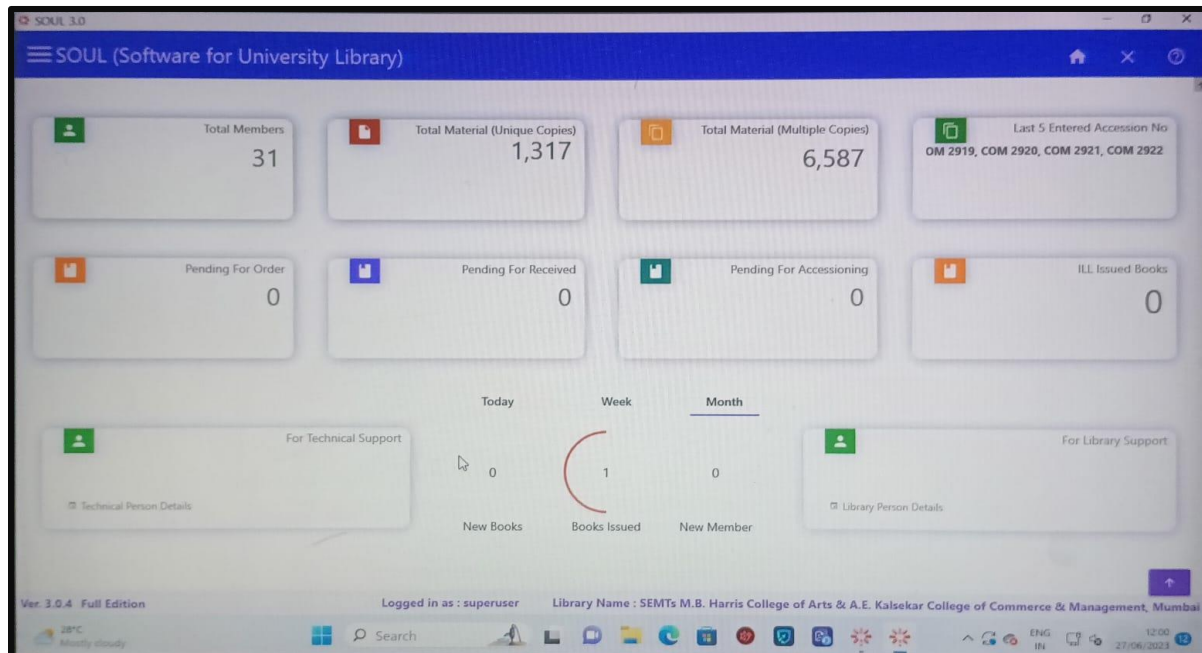

S.E.M.T'S
MOINUDDIN B. HARRIS COLLEGE OF ARTS,
A.E.KALSEKAR COLLEGE OF COMMERCE & MANAGEMENT.
(Affiliated to the University of Mumbai)
Nawayat Nagar, SOPARA (W), Vasai, Dist- Palghar
PIN - 401 203, (MAHARASHTRA)

Soul Software 3.0 version updated in 2022-23

Library Software Link

Snapshot of Library Software – Sample Menus

Main Dashboard